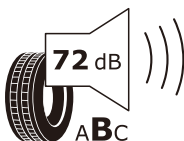

ROYAL PERFORMANCE

225/45ZR18 95W XL

ENERGY

ROYAL BLACK

2R124H1

225/45ZR18 95 W

C1

D

C

2020/740