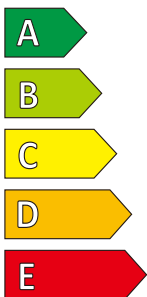

ROYAL PERFORMANCE

225/45ZR18 95W XL

ENERGY

ROYAL BLACK

2R124H1

225/45ZR18 95 W

C1

D